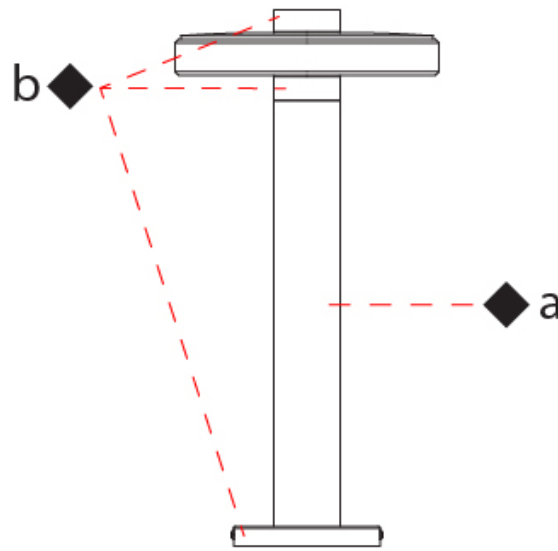

VENEXIA POST

E84381-

PROJECT

TYPE

SPECIFIER

QUANTITY

DATE

E