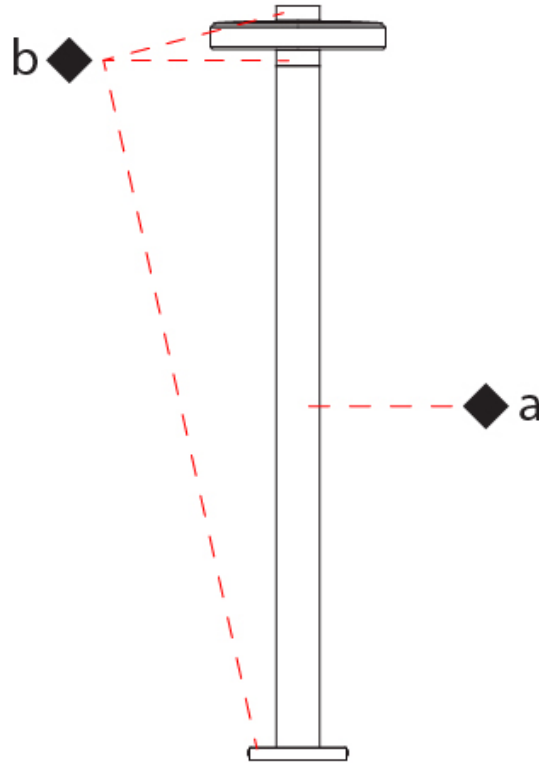

VENEXIA POST

E84383-

PROJECT

TYPE

SPECIFIER

QUANTITY

DATE

E