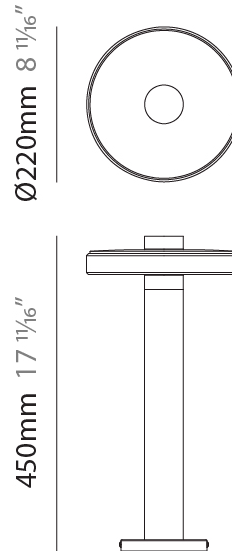

VENEXIA POST

E84381-

base number Finish Options

1. To build a product code in our configurator select the specify button on the base model # product page
2. To build a manual product code on this datasheet choose from the options listed below in blue font and add the suffix to the base model #

GENERAL

Series: Venexia
Brand: Panzeri
Division: Exterior
Mounting Type: Post
Mounting Location: Above Ground
Subcategory: Bollard - Garden

PHYSICAL

Shape: Round
Diameter (mm): 220
Diameter (in): 8 ¹¹/₁₆
Height (mm): 450
Height (in): 17 ¹¹/₁₆
Light Distribution: Direct
Weight (kg): 3.43
Weight (lbs): 7.56
Screws: A4 stainless steel
Diffuser: Matte Cast Glass
Gasket: Transparent silicone
Fixture Finish: [COR / MBR / WMB](#)
Fixture Material: Aluminum / Wood
Cable Details: Nickered brass M12 cable gland

ELECTRICAL

Lamp Type: LED
Input Wattage (W): 7.4
Total Output Wattage (W): 5.74
Dimming: Non-Dimmable
Driver Included: No
Driver Location: Remote
Driver Type: Constant Current - Universal
Driver Class: Class 2
Input Voltage (V): 120 - 277
Constant Current (MA): 350
Upon Request: 0-10Vdc dimming 120Vac only

LED

Color Temperature (°K): 2700
Max. Delivered Lumen (lm): 594
Nominal Lumen (lm): 930
CRI: >80 CRI
Efficiency (%): 63.9
Efficacy (lm/w): 74.25
Lamp Life (hrs): 80000

OPTICAL

RATINGS AND CERTIFICATIONS

Certified By: Certified for North American Standards
IP rating: IP65
IK Rating: IK06